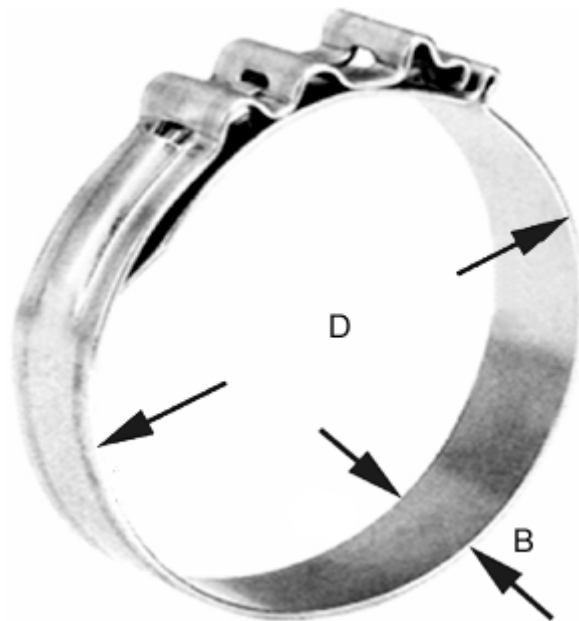

Article number: 021077000115

Description: COBRA one piece-connector 11,5/7 W4

Measures

Diameter D = 11.5

Width B = 7